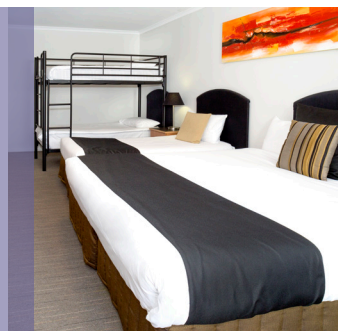

Well Rested